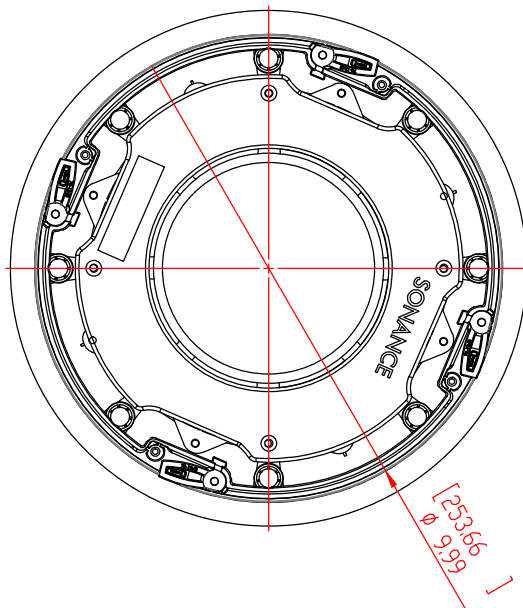

FRONT

BACK/MINIMUM CUTOUT

MOUNTING DEPTH

GRILLE

ISOMETRIC

SONANCE

212 Avenida Fabricante, San Clemente, CA, 92630
800 582-7777 949 492-7777 FAX 949 361-5579
www.sonance.com

VP84R XT

SCALE: 1:1

DRAWN BY: _____

REV. _____

SHEET: 01

RELEASED ON: _____

DRAWN - PART NUMBER _____