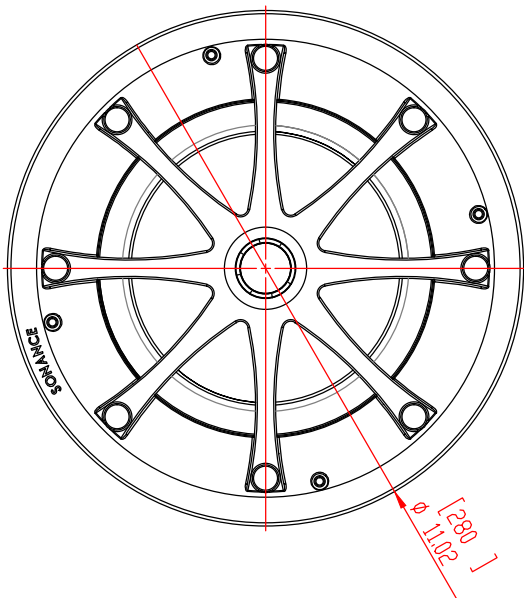

FRONT

BACK/MINIMUM CUTOUT

MOUNTING DEPTH

GRILLE

ISOMETRIC

SONANCE

212 Avenida Fabricante, San Clemente, CA, 92630
800 582-7777 949 492-7777 FAX 949 361-5579
www.sonance.com

VP84R XT

SCALE: 1:1

DRAWN BY: _____

REV. _____

SHEET: 01

RELEASED ON: _____

DRAWN - PART NUMBER _____