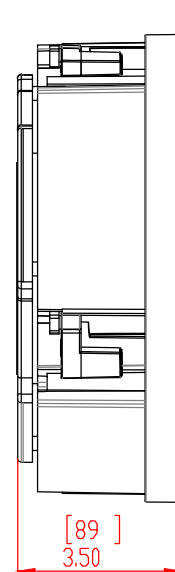

FRONT

BACK/MINIMUM CUTOUT

MOUNTING DEPTH

GRILLE

ISOMETRIC

SONANCE

212 Avenida Fabricante, San Clemente, CA, 92630
800 582-7777 949 492-7777 FAX 949 361-5579
www.sonance.com

VP84R XT

SCALE: 1:1

DRAWN BY: _____

REV. _____

SHEET: 01

RELEASED ON: _____

DRAWN - PART NUMBER _____