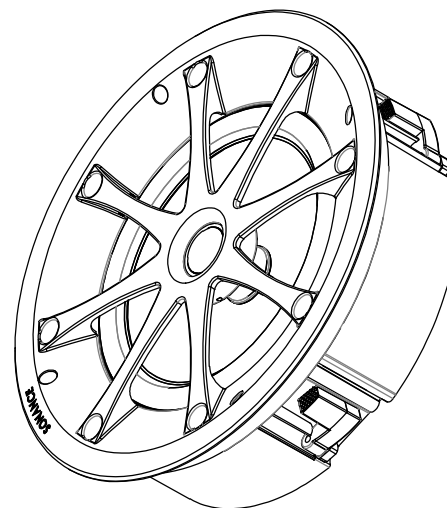

FRONT

BACK/MINIMUM CUTOUT

MOUNTING DEPTH

GRILLE

ISOMETRIC

SONANCE

212 Avenida Fabricante, San Clemente, CA, 92630
800 582-7777 949 492-7777 FAX 949 361-5579
www.sonance.com

VP84R XT

SCALE: 1:1

DRAWN BY: _____

REV. _____

SHEET: 01

RELEASED ON: _____

DRAWN - PART NUMBER _____